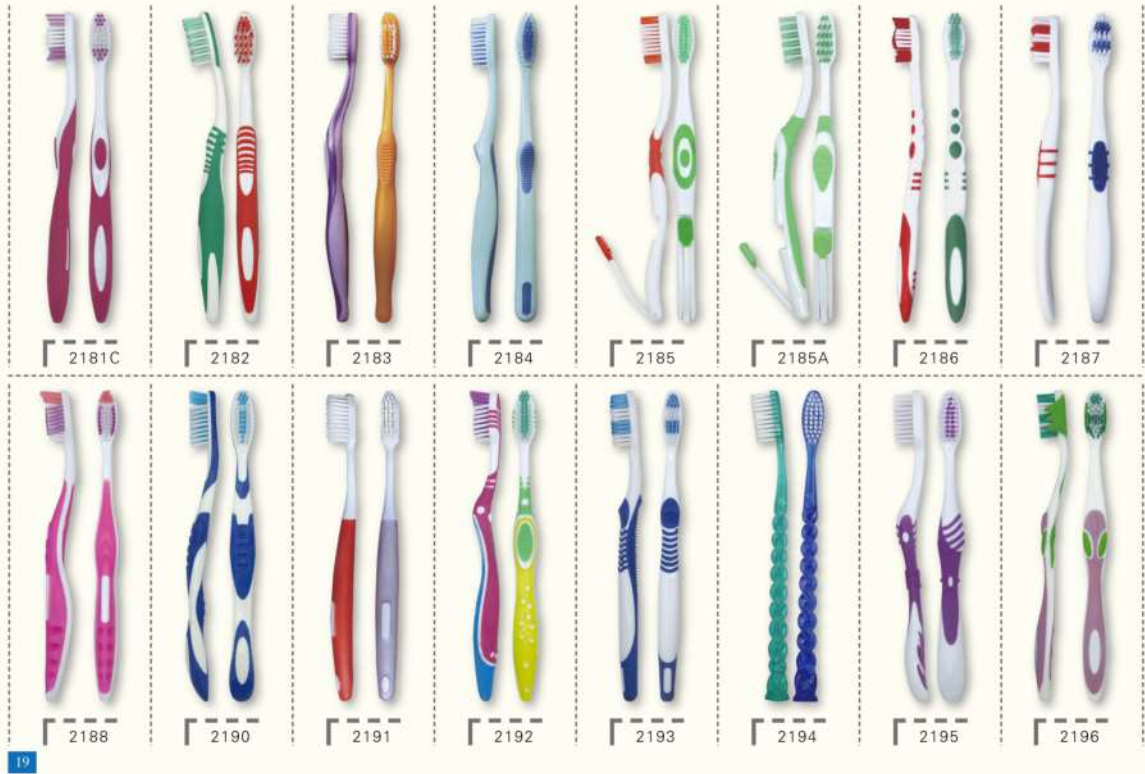

PRODUCTS SHOW

PRODUCTS SHOW

0048692 075 566

0096656 865 4916

0020109 493 2932

Contact@legendaryEurope.eu

PRODUCTS SHOW

PRODUCTS SHOW