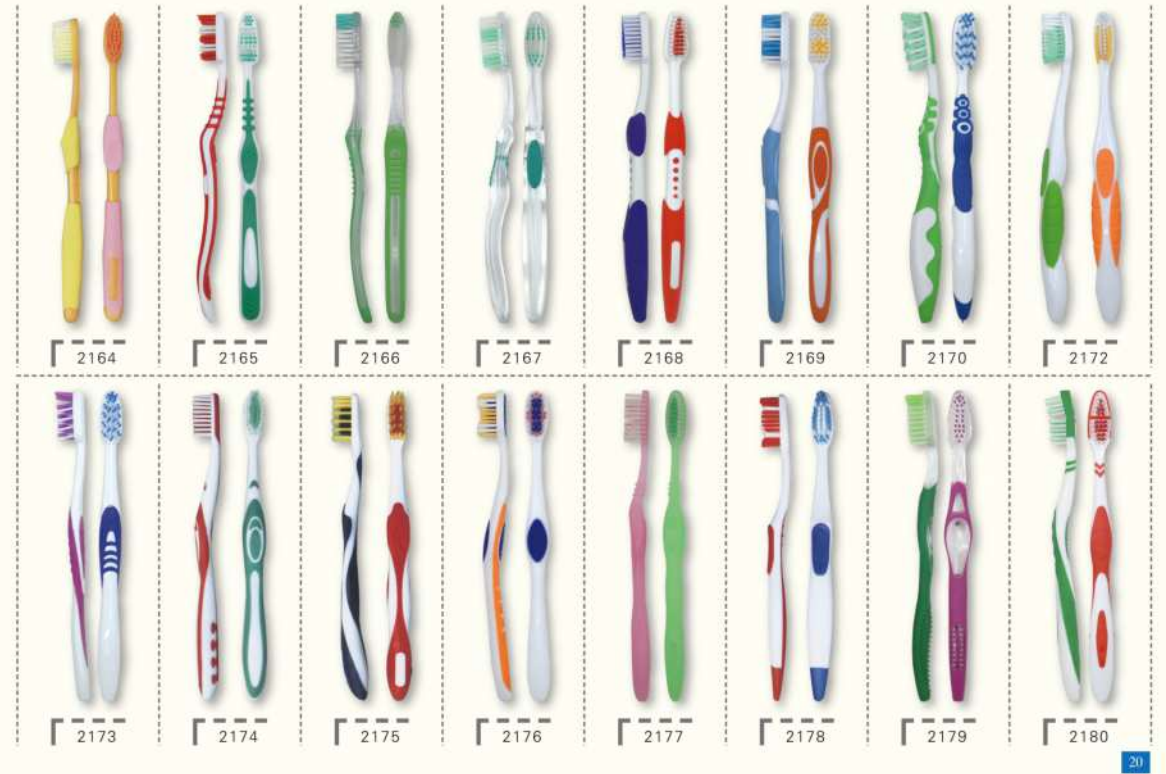

PRODUCTS SHOW

PRODUCTS SHOW

0048692 075 566

0096656 865 4916

0020109 493 2932

Contact@legendaryEurope.eu

PRODUCTS SHOW

PRODUCTS SHOW